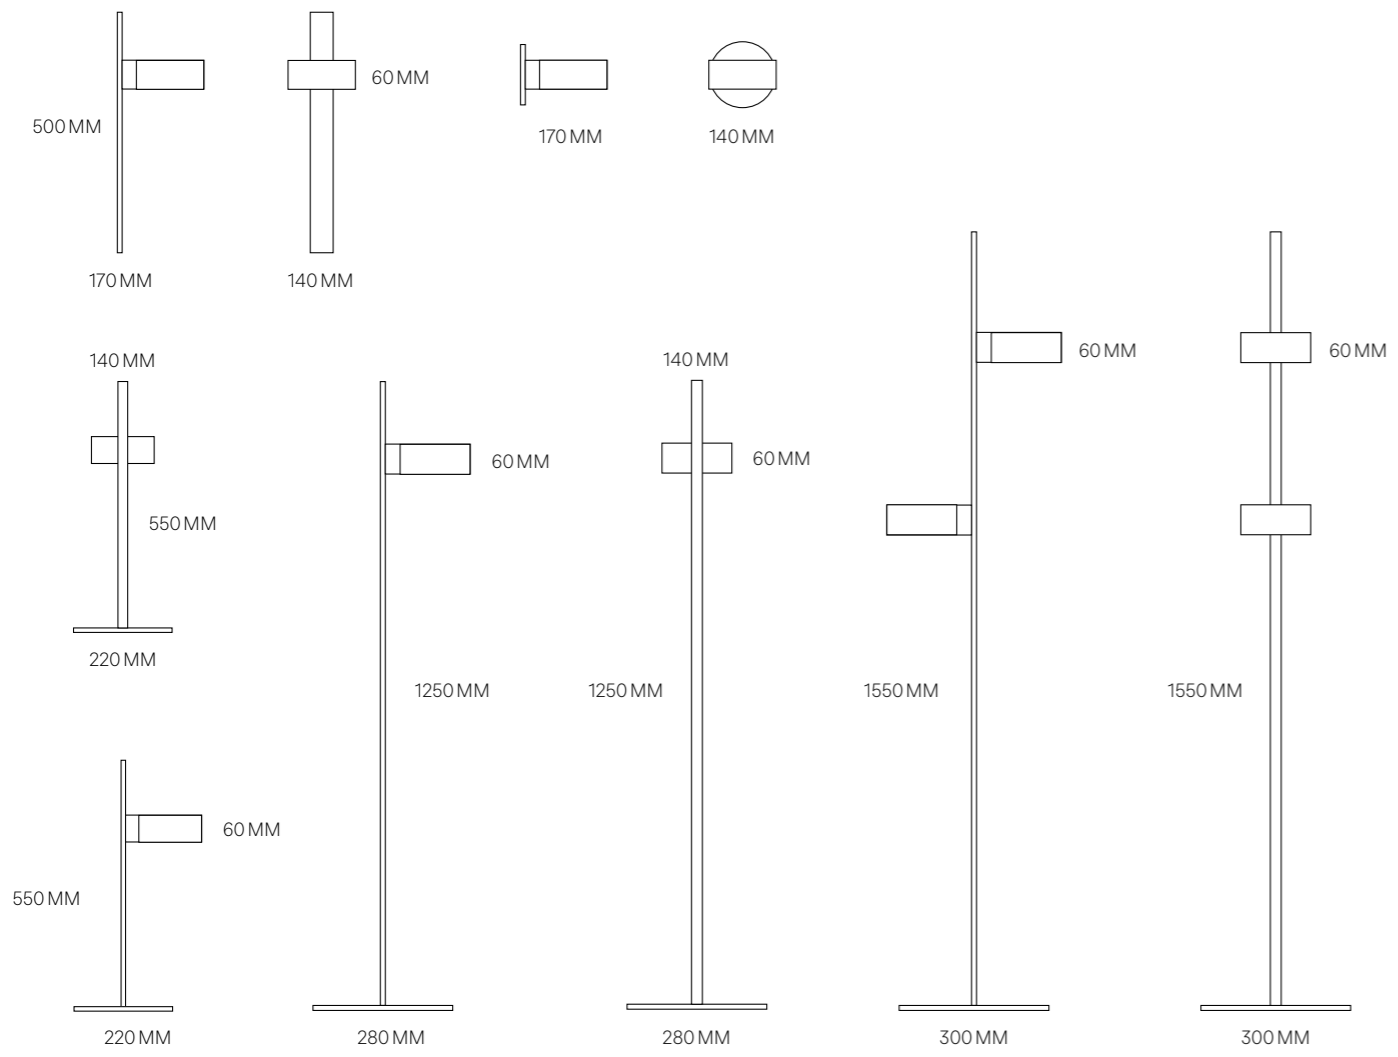

Ob als Tischleuchte auf dem Beistelltisch oder Sideboard sowie als Wandleuchte: LIFT schafft atmosphärisches Licht – und hat als kleine Leseleuchte ebenso das Zeug zum Alltagsliebbling wie als konzentrierte Lichtquelle für Treppenaufgänge oder Nischenbereiche. Die durch eine matte Diffusorscheibe abgedeckte Lichtquelle liefert ihr Licht garantiert blendfrei.

Whether used as a table lamp or wall lamp, LIFT provides atmospheric and glare-free light. It is perfect as a small reading lamp or as a concentrated light source for stairways or niche areas. The light source is covered by a matt diffuser, ensuring that the light is always easy on the eyes.

Farben / Colours	● ●
Oberfläche / Surface	Metall / Metal
Textilkabel / Textile cable	Schwarz / Black Sandbeige / Sand beige ● ●
Reflektor / Reflector	Aluminium / Aluminum
Diffusor	Polycarbonat / Polycarbonate
Tastdimmer / Dimmer	Am Leuchtenkopf integriert / Integrated at lamp head
Weitere technische Daten / Further technical specs	LED NV 9.5W 1300 lm CRI 90 230V CCT 2.200-5.700K

Technische Zeichnungen / Technical drawings