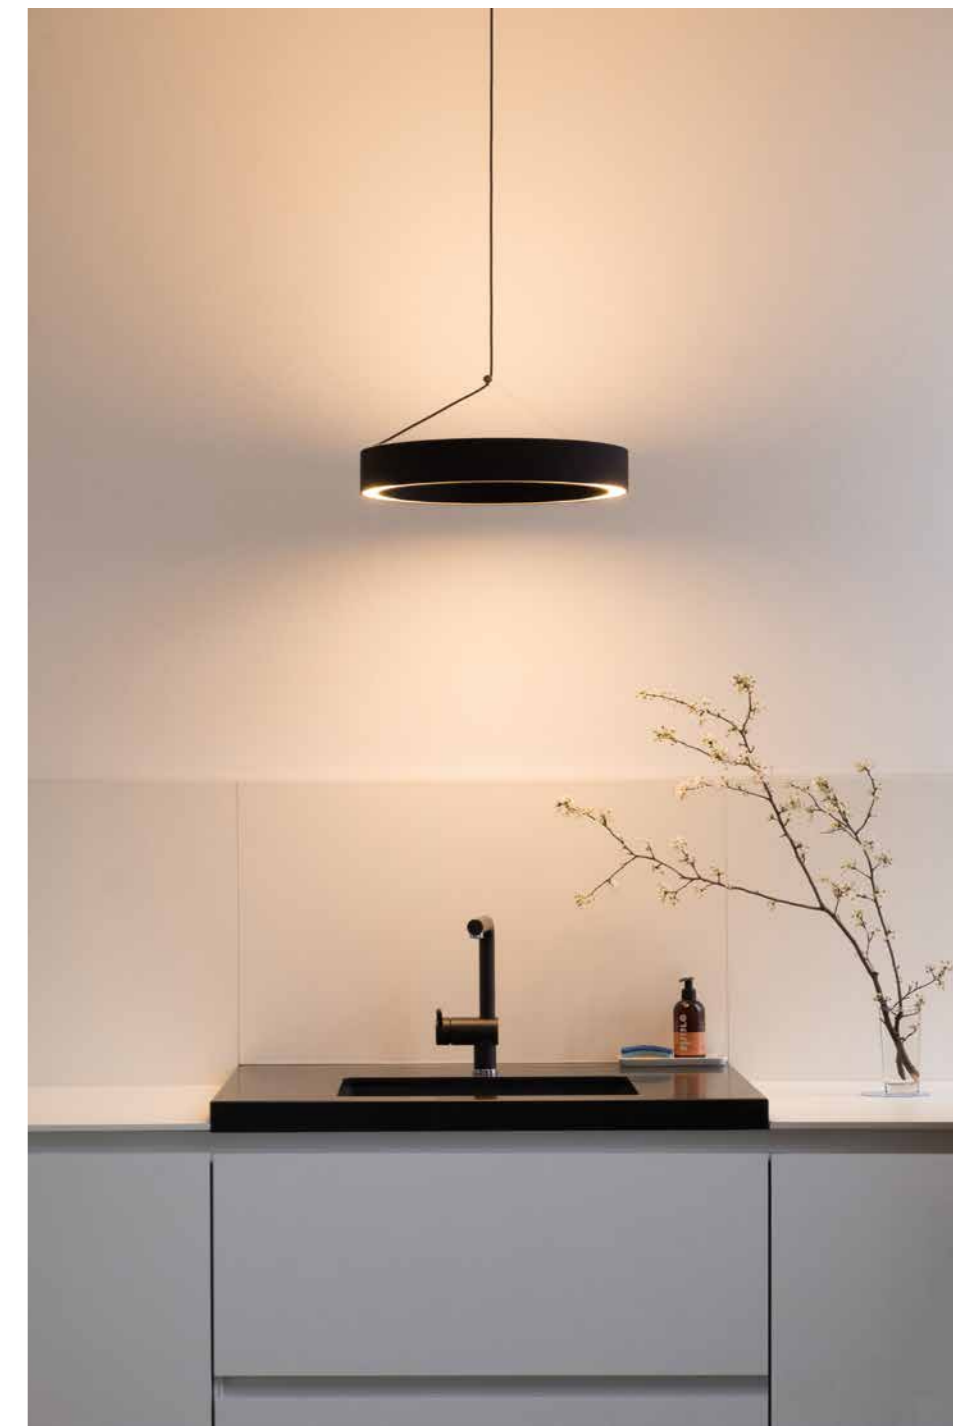

circ

CIRC ist eine Pendelleuchte mit ringförmigem, textilem Leuchtschirm und elegant filigraner Abhängung, sodass das Licht nach oben und unten abgegeben wird. Gestalterisch gut durchdacht, wird das Kabel über einen Umlenker seitlich zum Leuchtschirm geführt. **CIRC** ist mit einer integrierten LED ausgestattet und gibt dem textilen Leuchtenring einen wohnlichen und warmen Charakter.

The clever construction holds the rope and the small role rests only on the suspended cable, a small detail that makes a big difference. **CIRC** oscillates perfectly and emits light upwards and downwards. The cable is routed to the side of the lampshade via the same role which holds the lampshade. Equipped with an integrated LED, **CIRC** creates a cozy and warm atmosphere.