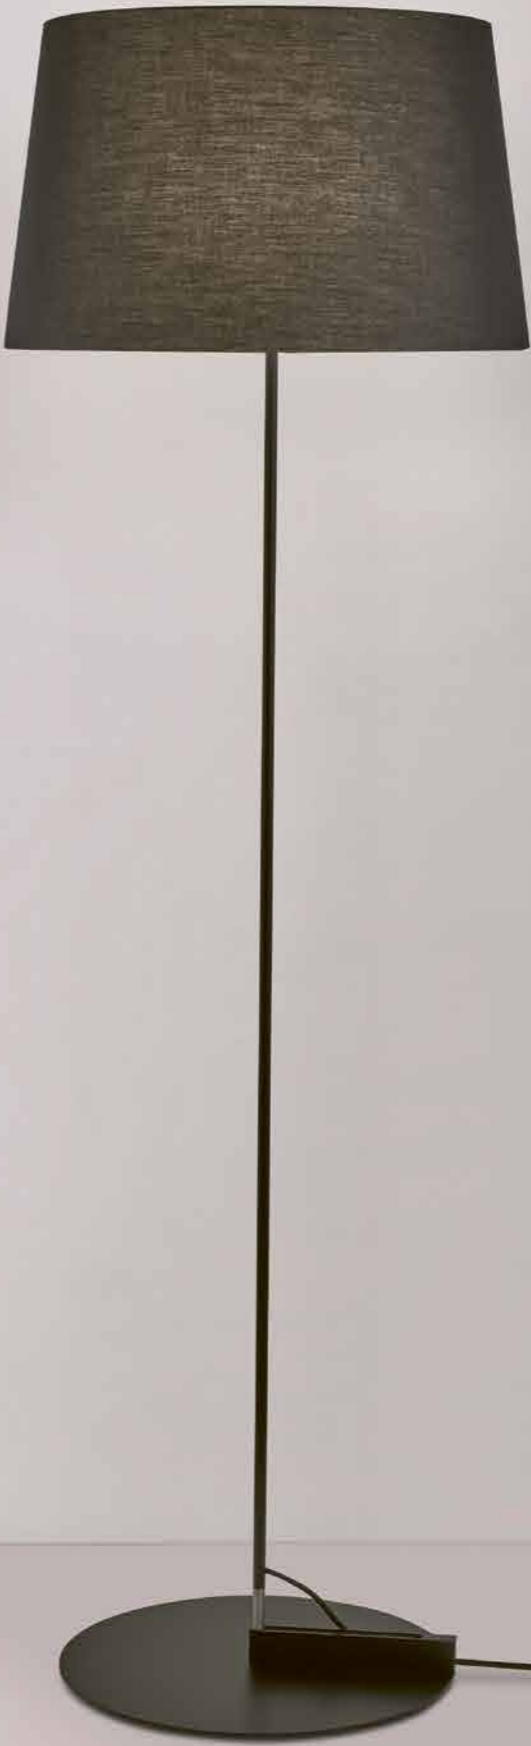

STICK is a floor lamp that reinvents the classic shape with a unique twist. It functions both as a traditional floor lamp and as an innovative reading lamp. With its signature design, STICK cleverly balances presence and restraint, volume, and minimalism. The lamp is easily adjustable with a flick of the wrist to change the inclination of the light or shade.

stick

↪ Schwenkbar  
↪ Pivoting

Inspired by the simplicity of things, **STICK** is pure and focused on the essential. Boldly, it shows its structure, a modern interpretation of the classic lampshade. New and improved in function and aesthetics: A clever plug system enables the simple tilting and individual positioning of the light rod. **STICK** is equipped with a retrofit LED that can be dimmed and is available in various high-quality fabric shades in bright or subtle colors.

Inspired by simplicity, **STICK** focuses on the essentials and showcases its structure, a modern interpretation of the classic lampshade. The lamp's base allows the light rod to be tilted and positioned individually, making it both functional and aesthetically pleasing. **STICK** is equipped with a retrofit LED that can be dimmed and is available in various high-quality fabric shades in bright or subtle colors.